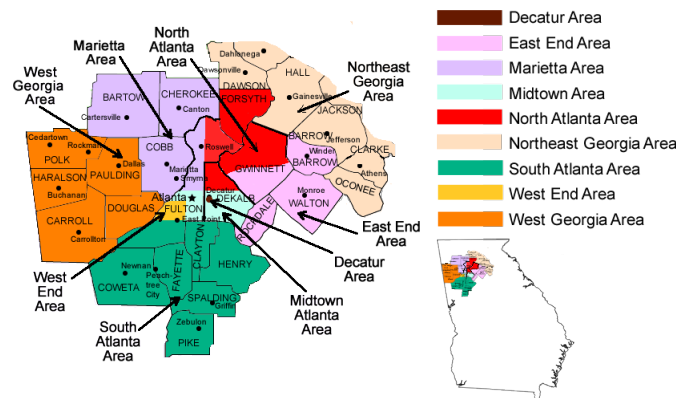

WEST GEORGIA AREA MEETING LIST

JUNE 2024

GEORGIA REGIONAL HELPLINE
888-947-7262

1. **DON'T USE** no matter what
2. **Ask your Higher Power** to keep you clean
3. **Come early and stay late**
4. **Get a home group**
5. **Go to 90 meetings in 90 days**
6. **Read NA literature daily**
7. **Get and use a sponsor**
8. **Use the PHONE**
9. **KEEP COMING BACK. IT WORKS**

West Georgia Area Service Committee,
651 Goodyear Ave., Rockmart, GA 30153
<https://westgana.org>