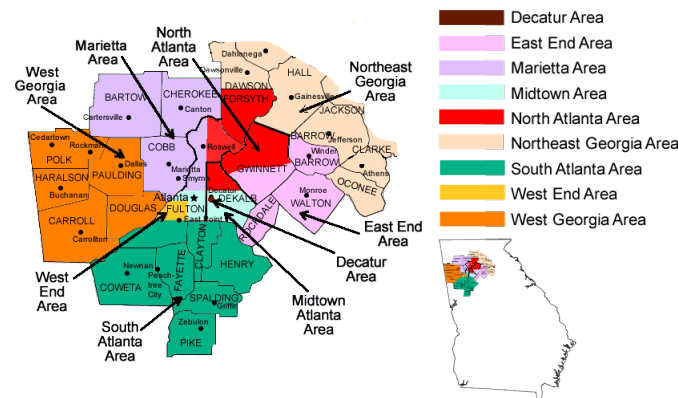

WEST GEORGIA AREA MEETING LIST

JULY 2020

GEORGIA REGIONAL HELPLINE
888-947-7262

1. **DON'T USE** no matter what
2. **Ask your Higher Power** to keep you clean
3. **Come early and stay late**
4. **Get a home group**
5. **Go to 90 meetings in 90 days**
6. **Read NA literature daily**
7. **Get and use a sponsor**
8. **Use the PHONE**
9. **KEEP COMING BACK. IT WORKS**

West Georgia Area Service Committee,
651 Goodyear Ave., Rockmart, GA 30153
<https://westgana.org>