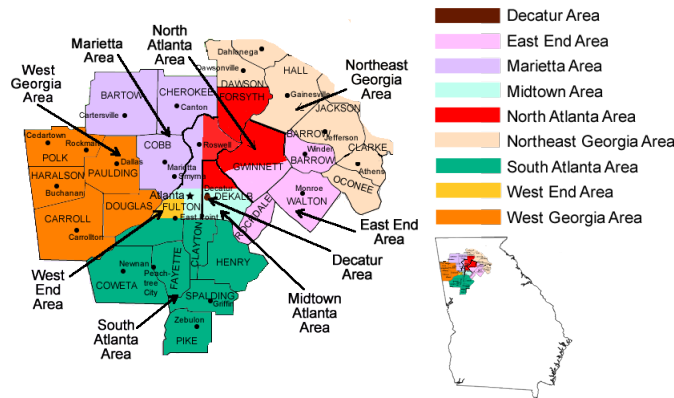

West Georgia Area Service Committee,
651 Goodyear Ave., Rockmart, GA 30153
<https://westgana.org>

Serenity Prayer

"God, grant me the serenity

to accept the things I cannot change,

courage to change the things I can,

and the wisdom to know

the difference."

NA RESOURCES

GA Regional Service Committee www.grscna.com

GA Regional Convention www.grcna.org

NA World Services www.na.org

NA World Convention www.na.org/?ID=wcna-index

NA Way Magazine www.na.org/?ID=naway-current

NA Literature www.na.org/?ID=literature

Southeast Zonal Forum www.sezf.org