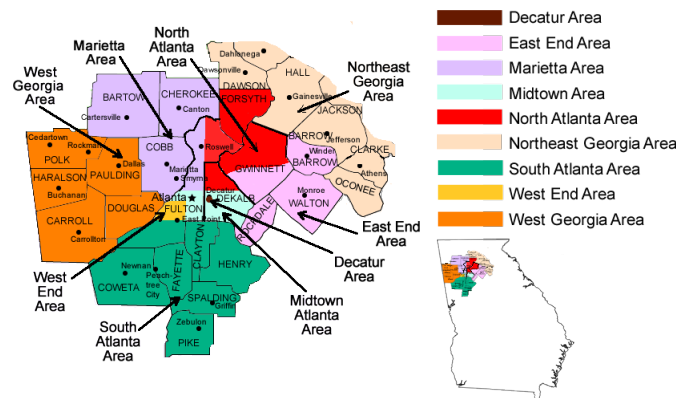

courage to change the things I can,

and the wisdom to know

the difference."

WEST GEORGIA AREA MEETING LIST

JULY 2024

GEORGIA REGIONAL HELPLINE
888-947-7262

West Georgia Area Service Committee,
651 Goodyear Ave., Rockmart, GA 30153
<https://westgana.org>